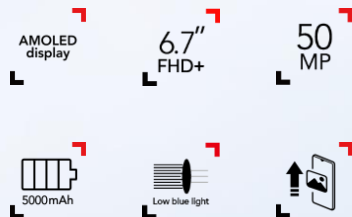

# TCL 30/TCL 30+

AMOLED Display. Ultra-slim Design

6.7" FHD+ AMOLED Display

7.74mm Ultra-slim Design

50MP AI Triple Cam

5000mAh Massive Battery

Wide-angle selfie

## Design

**Dimensions:** 166.54\*75.24\*7.74mm

**Weight:** 185g (TBC)

**Finish:** Screen printing + Rubbing

**Colors available:** Vanta Black, Light Blue

**Side keys:** 2 (volume & power key)

## Display

6.66-inch AMOLED 60Hz Display

FHD+ (1080 x 2400 resolution)

**Screen-to-body ratio:** 91% <sup>1</sup>

20:9 display ratio

400,000:1 (Typ.) contrast ratio

395PPI, NTSC 100%(Typ.) DCI-P3, 900 brightness (Typ.)