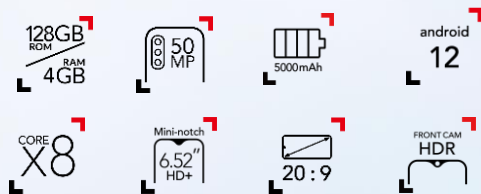

TCL 30_{SE}

Snap your joy, let it stay

128GB large memory
50MP AI triple camera
5000 mAh massive battery

50MP
HIGH-RES

2MP
DEPTH

2MP
MACRO

Design

Dimensions: 165.2x75.5x8.9mm

Weight: 190g

Finish: 2.5D Glass , 2.5D PMMA/PC back cover

Colors available: Atlantic Blue, Space Gray

Side keys: 2 (1 for power, 1 for volume)

Display

6.52-inch Mini-notch display

HD+ (720X1600 resolution)

Screen-to-body ratio: 89.11%¹

20:9 display ratio

1000:1 (Typ.) contrast ratio

269PPI, NTSC 70%(Typ.), 450 nits brightness (Typ.)

Capacitive touchscreen

Memory

6165H/6165A : 4GB RAM (LPDDR4x) + 64 GB ROM (eMMC)

6165H1/6165A1 : 4GB RAM (LPDDR4x) + 128 GB ROM (eMMC)

2MP macro camera:

FF, sensor size 1/5", pixel size 1.75µm, aperture F2.4, field of view 88.8°, 3P lens

Video capture: 1080p@30fps

Video playback: 1080p@30fps

Features:

macro, filter, gesture to capture, Pro mode, High pixel mode, stop motion, light trace, Google lens