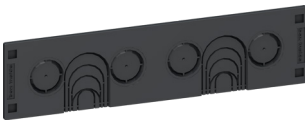

DIN rail holders

Aluminum, 100 mm

Cabling

Terminal strip

Radius limiter

Cable passages with/without strain relief

Cable gland M20

Faceplates for dust protection