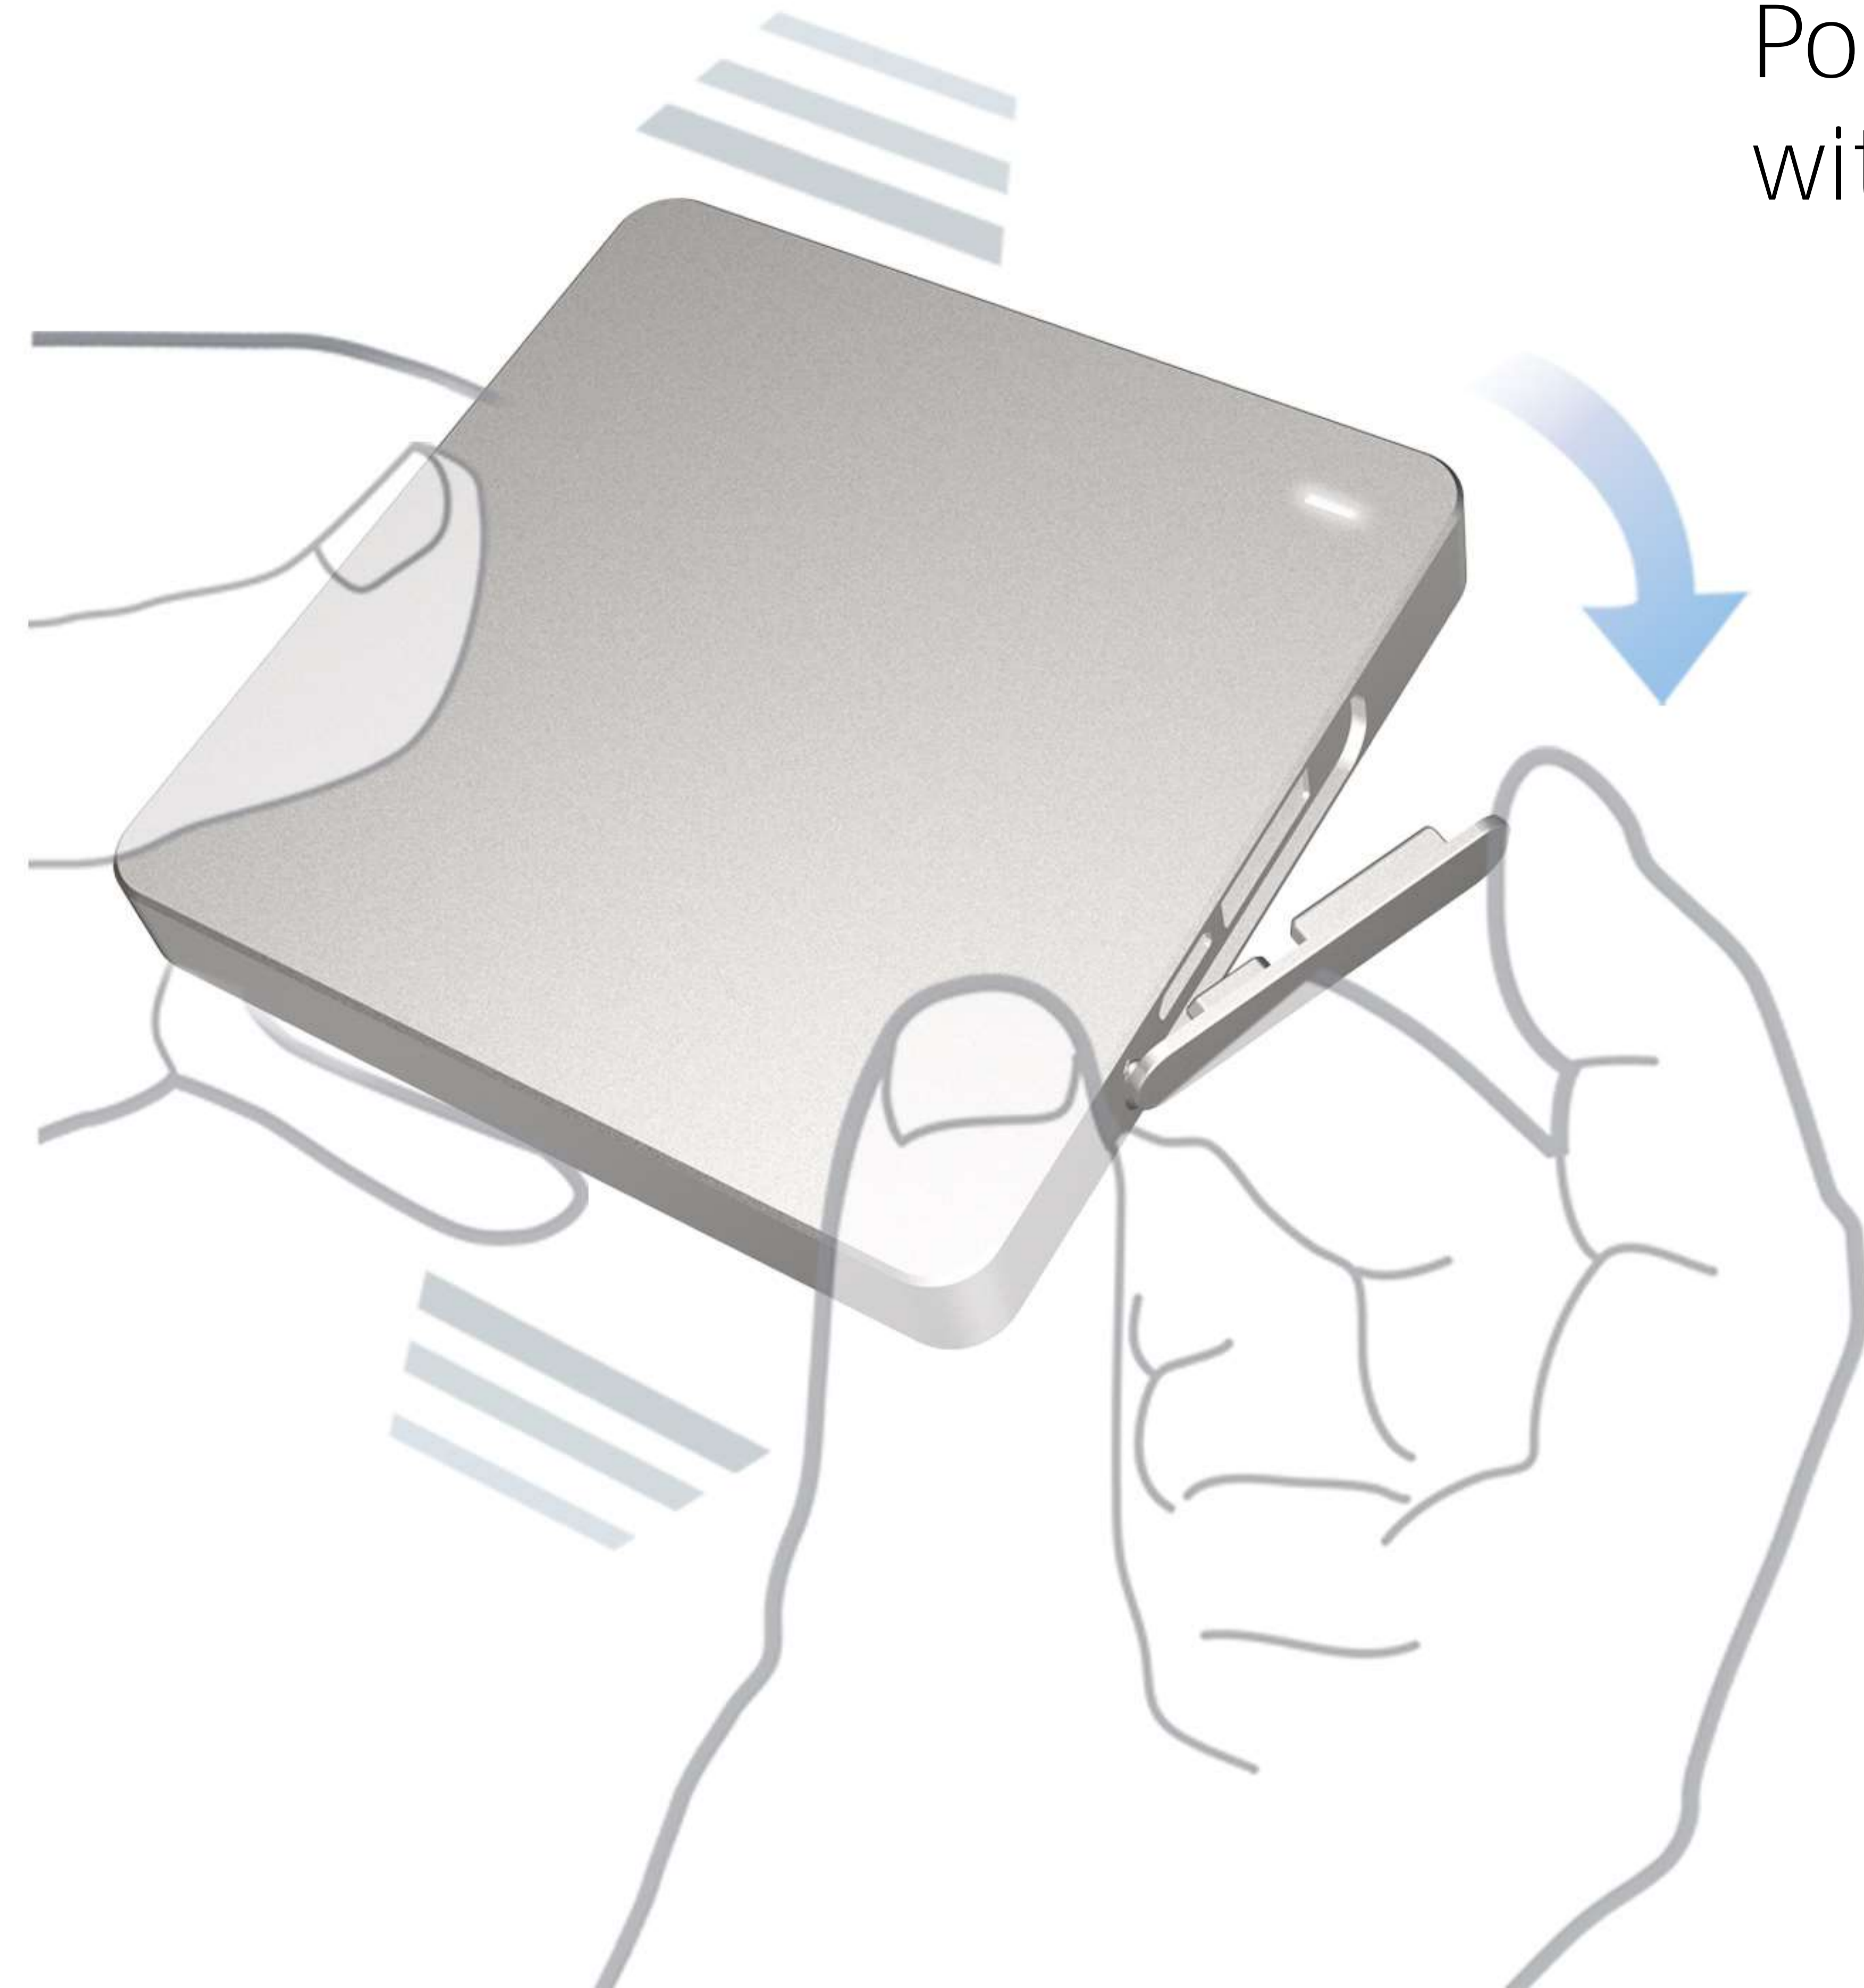

World's 1st & Only
Portable Power Battery
with "Vibration Signalling"