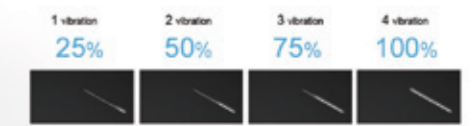

More power,
more speed

ULTRA'GO DUO
POWER STATION 

Deluxline

Exquisite power status bar

ULTRA'GO DUO features "Deluxline", a stylish and distinctive LED indicator bar which displays and visually enhances how much power is left in 4 stages:

- 4 LED segments lit – 100% battery charge level
- 3 LED segments lit – 75% battery charge level
- 2 LED segments lit – 50% battery charge level
- 1 LED segment lit – 25% battery charge level

Available colours 